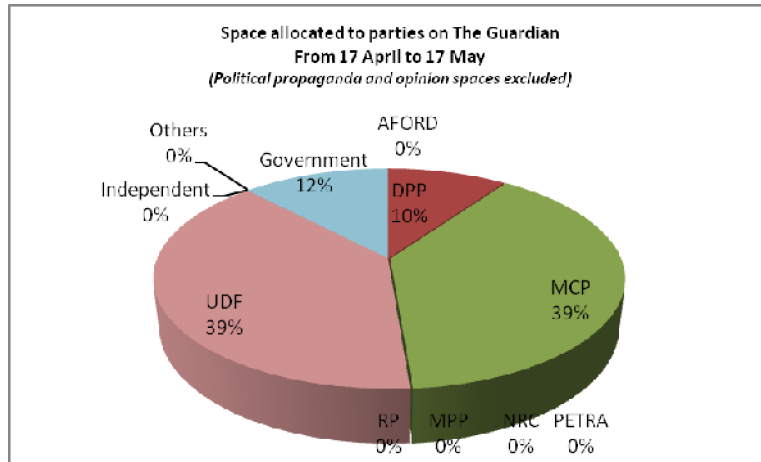

THE GUARDIAN

Allocation of airtime

Tone of the coverage

Item