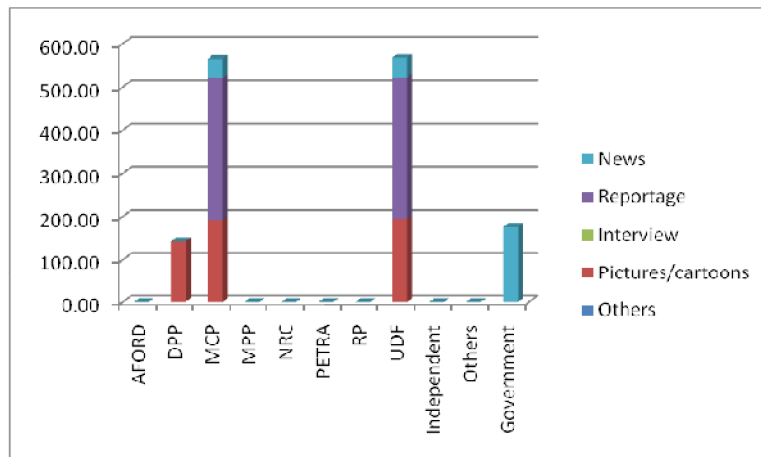

THE GUARDIAN

Allocation of airtime

Tone of the coverage

Item