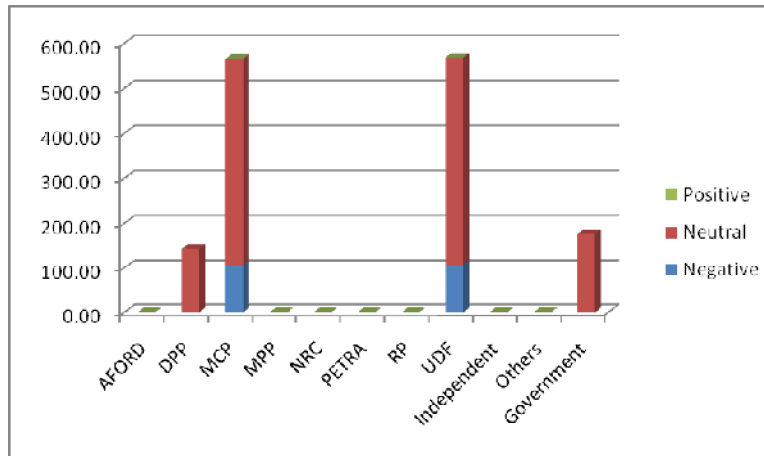

THE GUARDIAN

Allocation of airtime

Tone of the coverage

Item